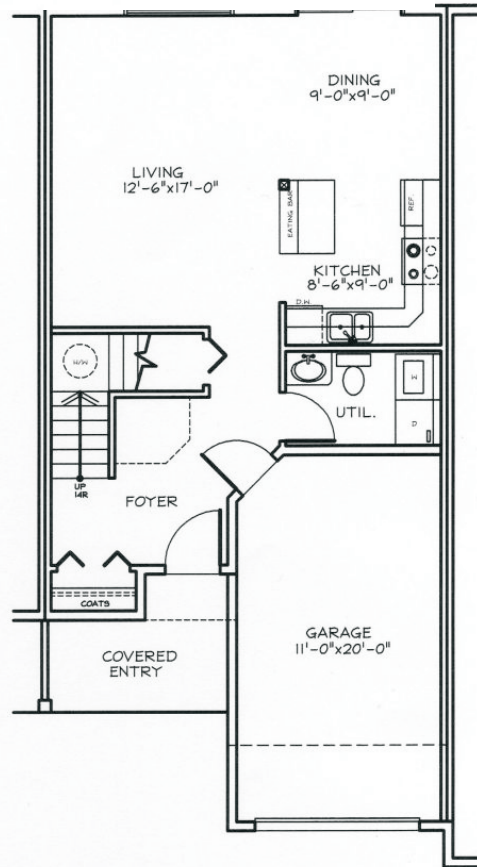

STEAM ENGINE ESTATES

MAIN FLOOR PLAN

624 SQ. FT.
1418 SQ. FT. TOTAL

the 'McGinty'

UPPER FLOOR PLAN

794 SQ. FT.

Some end units available

"The McGinty" Plan (Train No. 12) 3 bdrm, 2 Storey Townhome - 794 MN / 624 Up

Total: 1418 sq.ft.