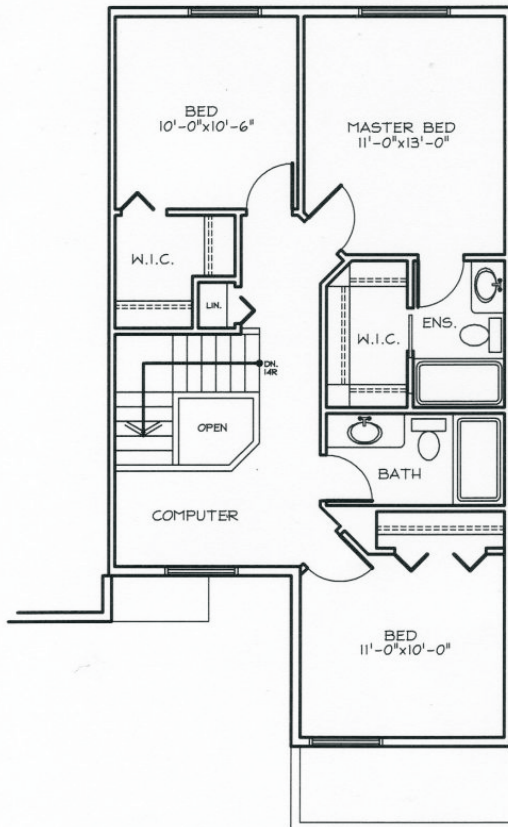

STEAM ENGINE ESTATES

MAIN FLOOR PLAN

624 SQ. FT.
1418 SQ. FT. TOTAL

the 'McGinty'

UPPER FLOOR PLAN

794 SQ. FT.

Some end units available

"The McGinty" Plan (Train No. 12) 3 bdrm, 2 Storey Townhome - 794 MN / 624 Up

Total: 1418 sq.ft.